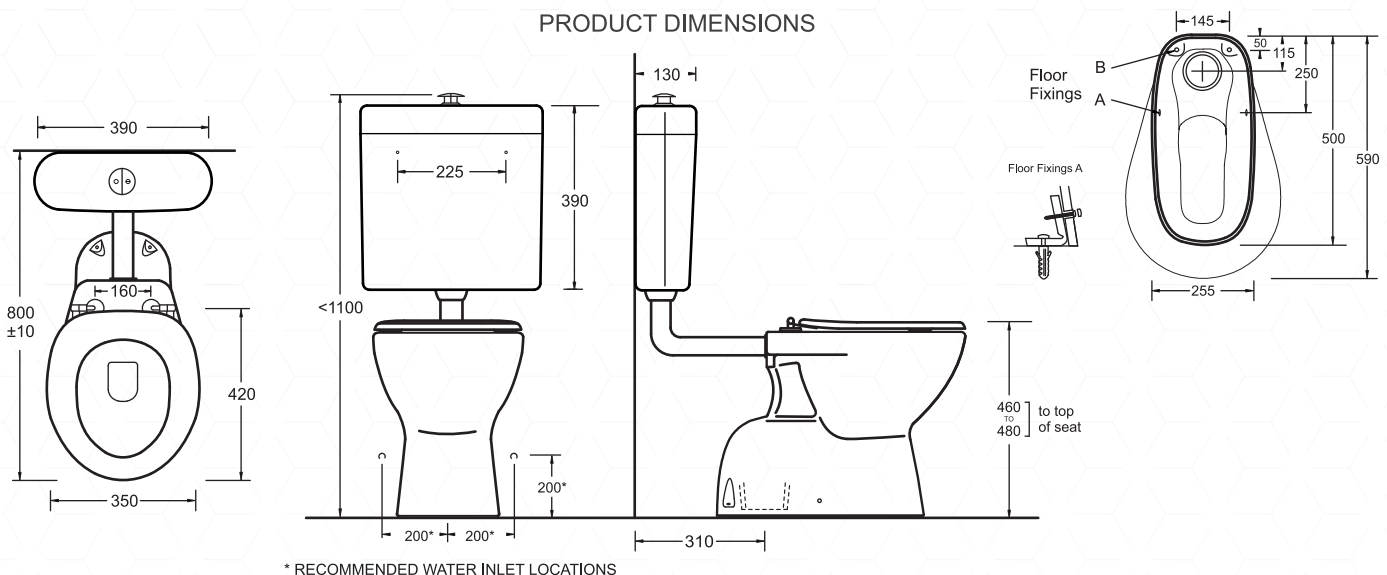

### WARRANTY

VC 25 YEARS, VALVES 3 YEARS, SEAT 5 YEARS  
PRODUCTS REPLACEMENT

- REFER TO T&C's AT [johnsonsuisse.com.au](http://johnsonsuisse.com.au)

**Special Installation Note**  
Designed to be installed in compliance with AS1428.1(2009) - Design for access and mobility. It is essential that the complete sanitary facility installation adheres to this Standard - specified circulation clearances, grab-rails, and other accessories must be in compliance.

### PRODUCT DIMENSIONS