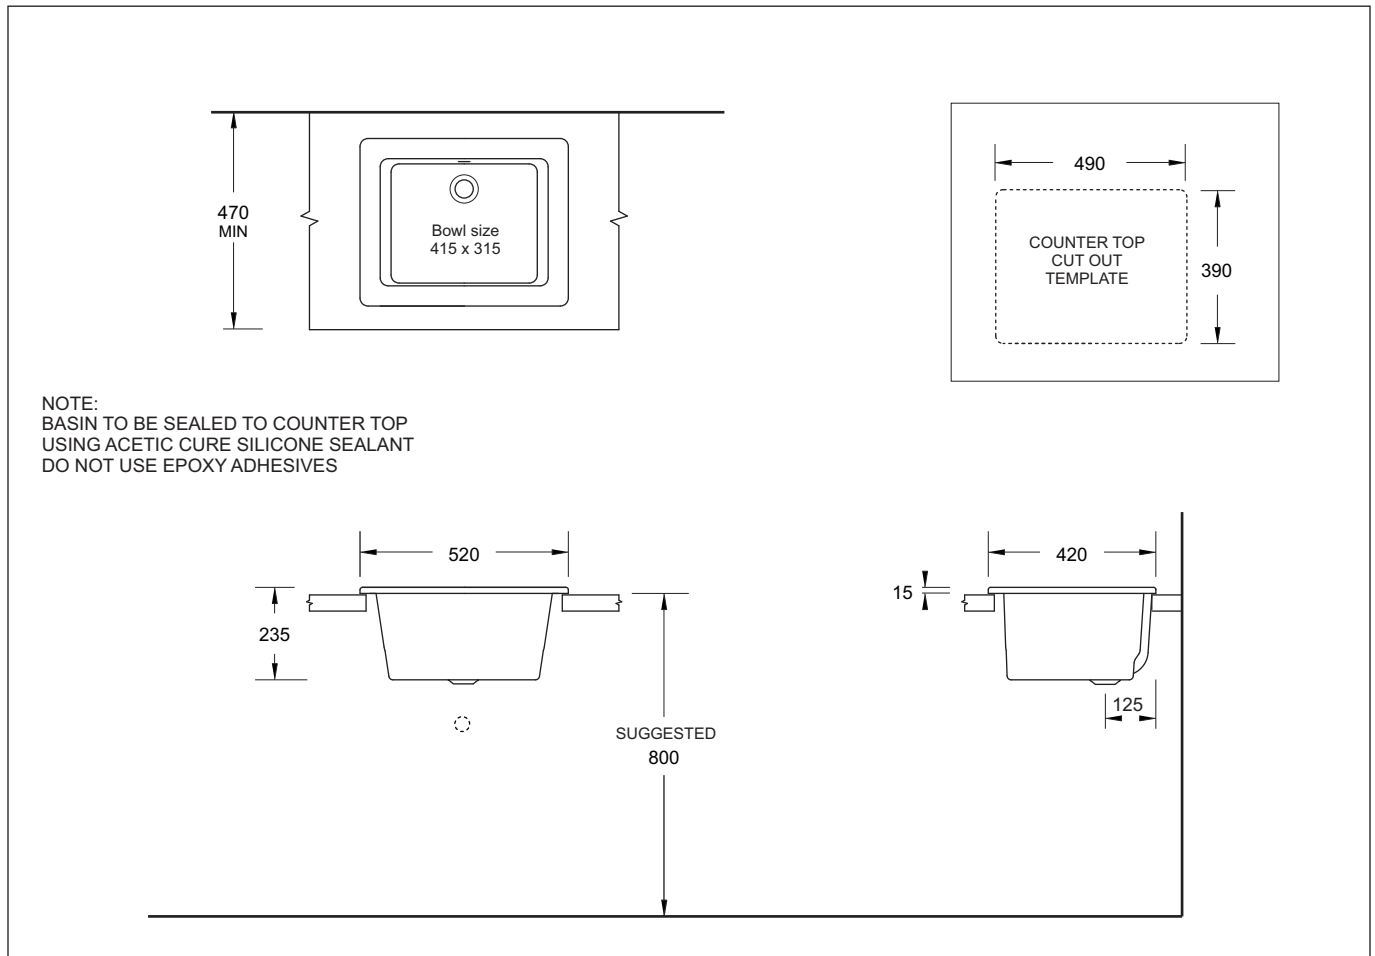

UTILITY SINK - SMALL

COUNTER TOP DROP IN SINK

Nominal size 520 x 420mm

0 TAPHOLE

UTILITY SINK - SMALL

COUNTER TOP DROP IN SINK

COTTO

- Small rectangular vitreous china utility sink
- Durable, inert glaze finish
- Standard overflow (no trim)
- No tap hole
- Bowl capacity 23L
- 32mm waste outlet
- 520 x 420mm

Provided

Item	Description	Code
Sink	Small Utility Sink	C5201
Plug & Waste	32/40mm Overflow-Chrome	PW1

All dimensions are in millimetres and are subject to normal manufacturing variation of +/- 3mm on all surfaces.
As product development is ongoing BPA reserves the right to vary specifications without notice.