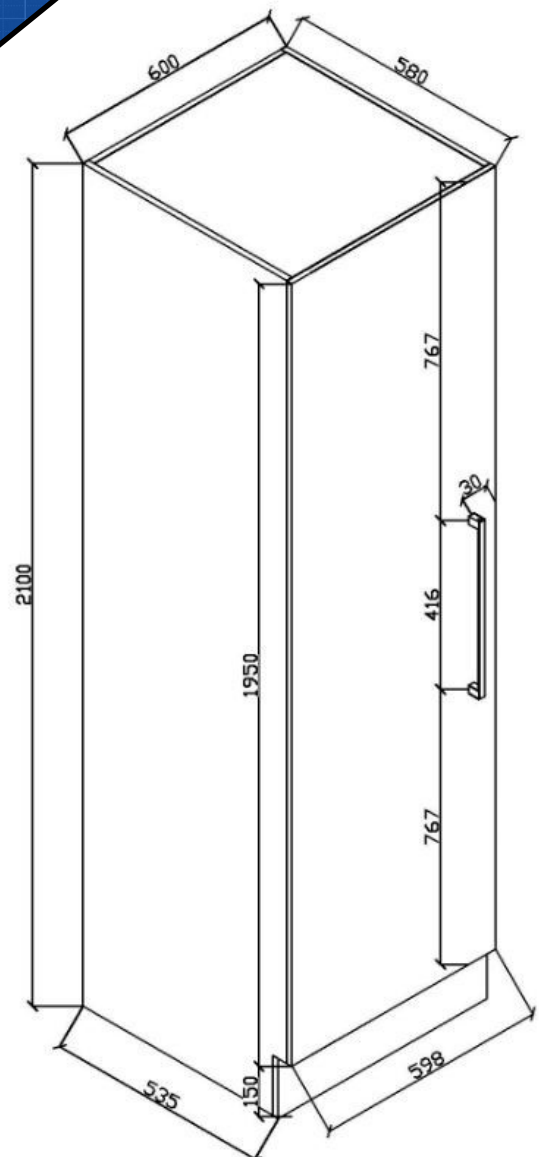

GUARANTEE

- All Alpine cabinets come with a genuine 5 Year Warranty which covers materials used and workmanship at the time of manufacture.

Dimensions and set-outs are correct at the time of publication, however the manufacturer/ distributor takes no responsibility for printing errors.

The manufacturer/distributor reserves the right to vary specifications or delete models from their range without prior notification.