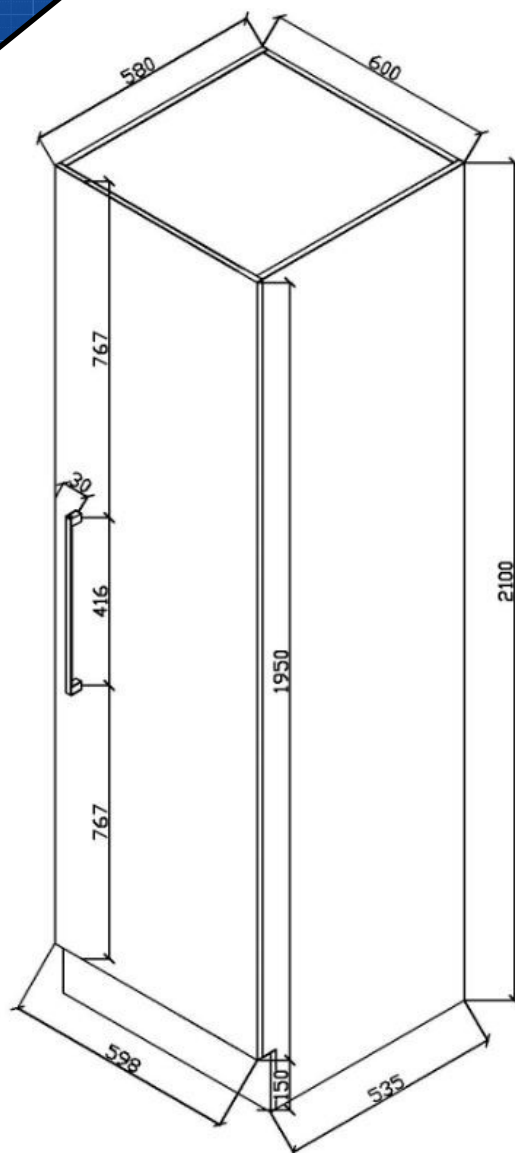

GUARANTEE

- All Alpine cabinets come with a genuine 5 Year Warranty which covers materials used and workmanship at the time of manufacture.

Dimensions and set-outs are correct at the time of publication, however the manufacturer/ distributor takes no responsibility for printing errors.

The manufacturer/distributor reserves the right to vary specifications or delete models from their range without prior notification.