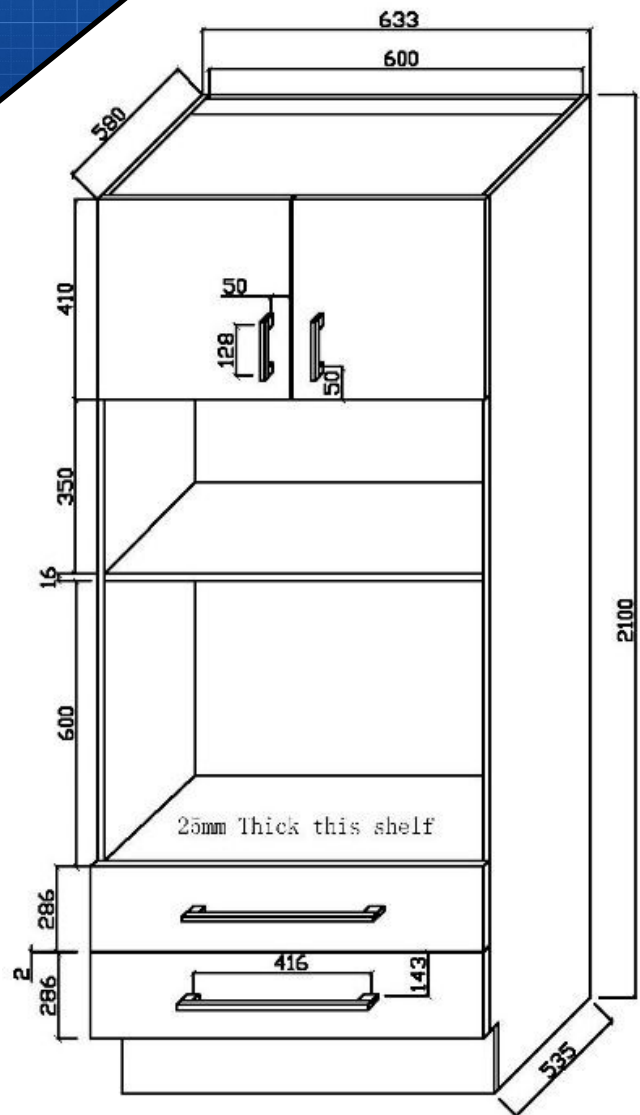

GUARANTEE

- All Alpine cabinets come with a genuine 5 Year Warranty which covers materials used and workmanship at the time of manufacture.

Dimensions and set-outs are correct at the time of publication, however the manufacturer/ distributor takes no responsibility for printing errors.

The manufacturer/distributor reserves the right to vary specifications or delete models from their range without prior notification.