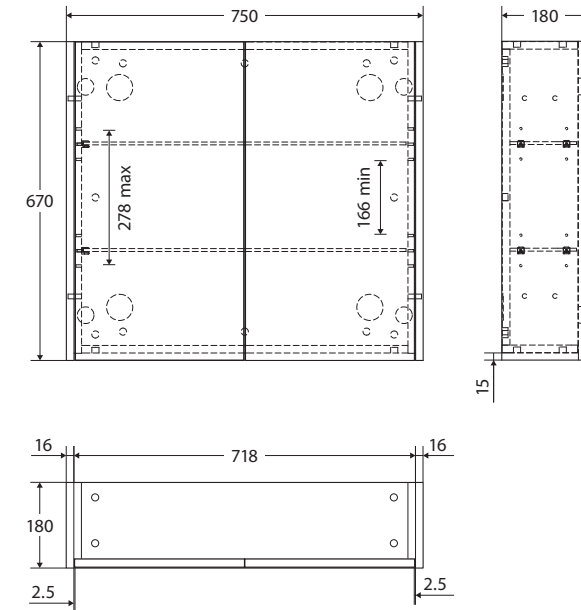

Mirror Cabinet WITH SIDE PANELS, 750MM

Features

- Designed to match our universal vanity cabinets
- 5mm thick, pencil edge glass mirrors
- Soft-close doors
- Two internal tempered glass shelves (adjustable)
- White interior
- Made from E1 MDF board
- Strong 16mm backing board
- Includes 4 mounting brackets

While we aim to ensure specifications are correct at the time of publication, Fienza reserves the right to make modifications without prior notice. Physical colour may vary from image shown. All measurements are shown in millimetres. Always use physical product measurements for mark-ups and roughing-in as the technical drawing may differ from actual product received.