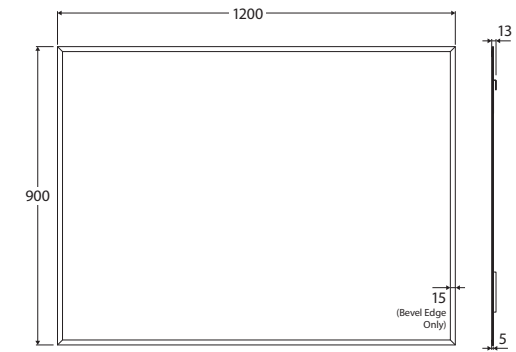

Rectangular Mirror

WITH MOUNTING BRACKETS

1200 x 900 MM

Features

- CAT acrylic backing and resin emulsion painted to protect against corrosion and black spots
- 5 mm thick glass
- Copper free to prevent corrosion
- Three mounting brackets included
- Can be mounted in portrait or landscape orientation