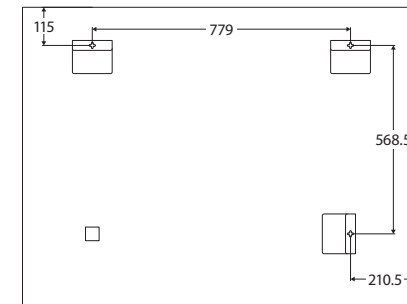

Rectangular Mirror

WITH MOUNTING BRACKETS

1200 x 900 MM

Features

- CAT acrylic backing and resin emulsion painted to protect against corrosion and black spots
- 5 mm thick glass
- Copper free to prevent corrosion
- Three mounting brackets included
- Can be mounted in portrait or landscape orientation

While we aim to ensure specifications are correct at the time of publication, Fienza reserves the right to make modifications without prior notice. Physical colour may vary from image shown. All measurements are shown in millimetres. Always use physical product measurements for mark-ups and roughing-in as the technical drawing may differ from actual product received.