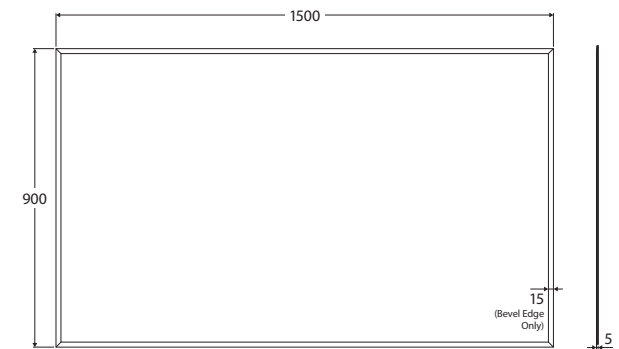

Rectangular Mirror

GLUE-ON
INSTALLATION
1500 x 900 MM

Features

- 5 mm thick glass
- Copper free to prevent corrosion
- Glue-on installation
- Can be installed in portrait or landscape orientation

Available in