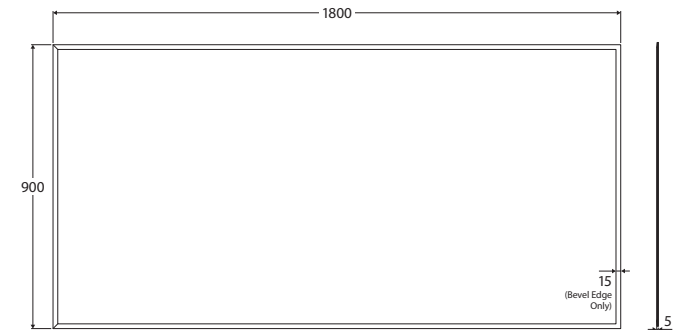

# Rectangular Mirror

GLUE-ON  
INSTALLATION  
1800 x 900 MM

## Features

- 5 mm thick glass
- Copper free to prevent corrosion
- Glue-on installation
- Can be installed in portrait or landscape orientation