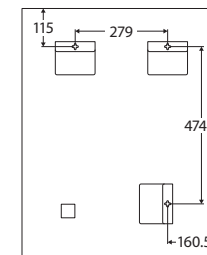

Rectangular Mirror

WITH MOUNTING BRACKETS

600 x 750 MM

Features

- CAT acrylic backing and resin emulsion painted to protect against corrosion and black spots
- 5 mm thick glass
- Copper free to prevent corrosion
- Three mounting brackets included
- Can be mounted in portrait or landscape orientation

While we aim to ensure specifications are correct at the time of publication, Fienza reserves the right to make modifications without prior notice. Physical colour may vary from image shown. All measurements are shown in millimetres. Always use physical product measurements for mark-ups and roughing-in as the technical drawing may differ from actual product received.