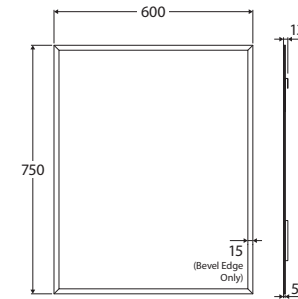

Rectangular Mirror

WITH MOUNTING BRACKETS

600 x 750 MM

Features

- CAT acrylic backing and resin emulsion painted to protect against corrosion and black spots
- 5 mm thick glass
- Copper free to prevent corrosion
- Three mounting brackets included
- Can be mounted in portrait or landscape orientation

While we aim to ensure specifications are correct at the time of publication, Fienza reserves the right to make modifications without prior notice. Physical colour may vary from image shown. All measurements are shown in millimetres. Always use physical product measurements for mark-ups and roughing-in as the technical drawing may differ from actual product received.