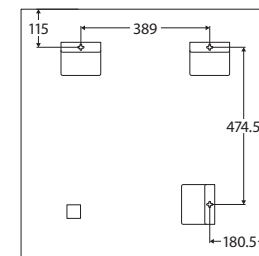

Rectangular Mirror

WITH MOUNTING BRACKETS

750 x 750 MM

Features

- CAT acrylic backing and resin emulsion painted to protect against corrosion and black spots
- 5 mm thick glass
- Copper free to prevent corrosion
- Three mounting brackets included
- Can be mounted in portrait or landscape orientation

Available in

Cleaning & Care

For best results, clean mirrors with a combination of 30% methylated spirits to 70% water and a soft, non-abrasive cloth designed for use on glass surfaces.

While we aim to ensure specifications are correct at the time of publication, Fienza reserves the right to make modifications without prior notice. Physical colour may vary from image shown. All measurements are shown in millimetres. Always use physical product measurements for mark-ups and roughing-in as the technical drawing may differ from actual product received.