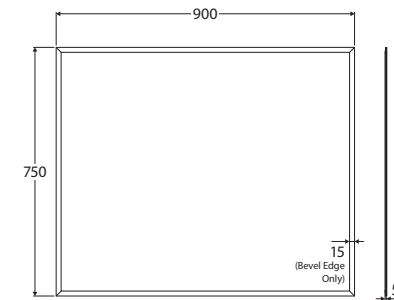

# Rectangular Mirror

GLUE-ON  
INSTALLATION  
900 x 750 MM

## Features

- 5 mm thick glass
- Copper free to prevent corrosion
- Glue-on installation
- Can be installed in portrait or landscape orientation