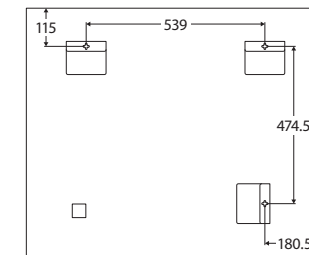

Rectangular Mirror

WITH MOUNTING BRACKETS

900 x 750 MM

Features

- CAT acrylic backing and resin emulsion painted to protect against corrosion and black spots
- 5 mm thick glass
- Copper free to prevent corrosion
- Three mounting brackets included
- Can be mounted in portrait or landscape orientation

While we aim to ensure specifications are correct at the time of publication, Fienza reserves the right to make modifications without prior notice. Physical colour may vary from image shown. All measurements are shown in millimetres. Always use physical product measurements for mark-ups and roughing-in as the technical drawing may differ from actual product received.