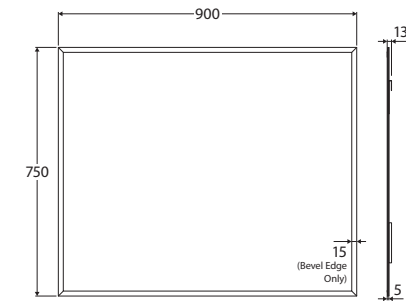

Rectangular Mirror

WITH MOUNTING BRACKETS

900 x 750 MM

Features

- CAT acrylic backing and resin emulsion painted to protect against corrosion and black spots
- 5 mm thick glass
- Copper free to prevent corrosion
- Three mounting brackets included
- Can be mounted in portrait or landscape orientation