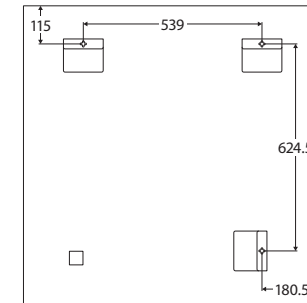

Rectangular Mirror

WITH MOUNTING BRACKETS

900 x 900 MM

Features

- CAT acrylic backing and resin emulsion painted to protect against corrosion and black spots
- 5 mm thick glass
- Copper free to prevent corrosion
- Three mounting brackets included
- Can be mounted in portrait or landscape orientation

While we aim to ensure specifications are correct at the time of publication, Fienza reserves the right to make modifications without prior notice. Physical colour may vary from image shown. All measurements are shown in millimetres. Always use physical product measurements for mark-ups and roughing-in as the technical drawing may differ from actual product received.