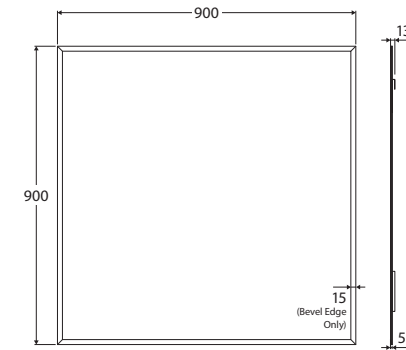

Rectangular Mirror

WITH MOUNTING BRACKETS

900 x 900 MM

Features

- CAT acrylic backing and resin emulsion painted to protect against corrosion and black spots
- 5 mm thick glass
- Copper free to prevent corrosion
- Three mounting brackets included
- Can be mounted in portrait or landscape orientation