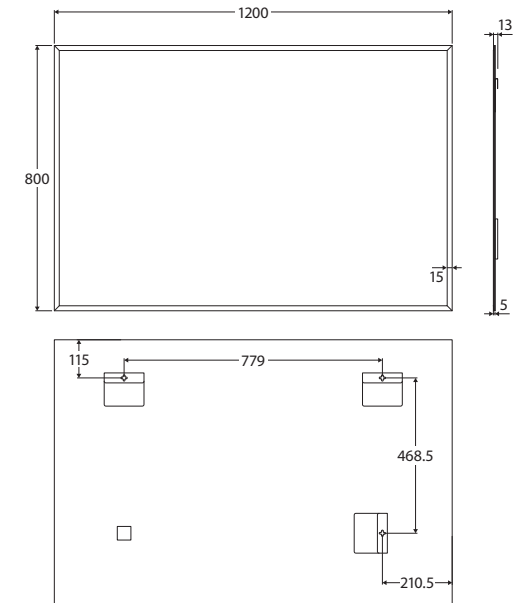

Rectangular Mirror

WITH MOUNTING BRACKETS

1200 x 800 MM

Features

- CAT acrylic backing and resin emulsion painted to protect against corrosion and black spots
- 5 mm thick glass
- Copper free to prevent corrosion
- Three mounting brackets included
- Can be mounted in portrait or landscape orientation

While we aim to ensure specifications are correct at the time of publication, Fienza reserves the right to make modifications without prior notice. Physical colour may vary from image shown. All measurements are shown in millimetres. Always use physical product measurements for mark-ups and roughing-in as the technical drawing may differ from actual product received.