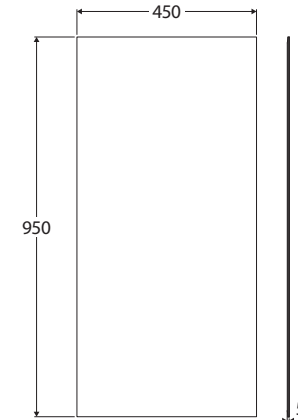

Rectangular Mirror

GLUE-ON
INSTALLATION
450 x 950 MM

Features

- Can be installed for AS1428.1 Accessible Compliance
- 5 mm thick glass
- Copper free to prevent corrosion
- Glue-on installation
- Can be installed in portrait or landscape orientation
- Australian made

While we aim to ensure specifications are correct at the time of publication, Fienza reserves the right to make modifications without prior notice. Physical colour may vary from image shown. All measurements are shown in millimetres. Always use physical product measurements for mark-ups and roughing-in as the technical drawing may differ from actual product received.