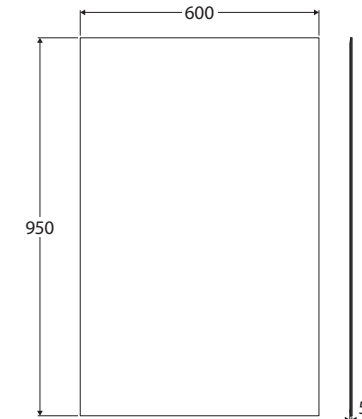

Rectangular Mirror

GLUE-ON
INSTALLATION
600 x 950 MM

Features

- Can be installed for AS1428.1 Accessible Compliance
- 5 mm thick glass
- Copper free to prevent corrosion
- Glue-on installation
- Can be installed in portrait or landscape orientation
- Australian made

While we aim to ensure specifications are correct at the time of publication, Fienza reserves the right to make modifications without prior notice. Physical colour may vary from image shown. All measurements are shown in millimetres. Always use physical product measurements for mark-ups and roughing-in as the technical drawing may differ from actual product received.