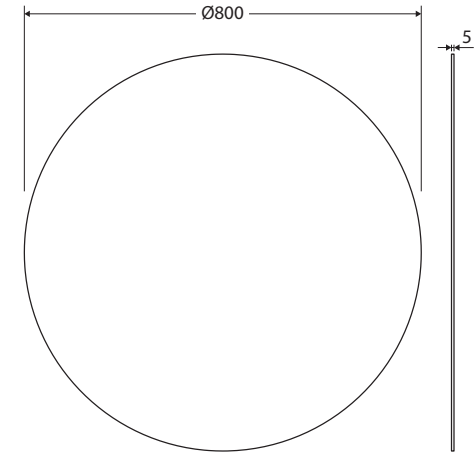

Round Mirror

800 MM

Features

- Polished pencil edge
- 5 mm thick glass
- Copper free to prevent corrosion
- Glue-on installation

Available in

Pencil Edge
PEM800R

Cleaning & Care

For best results, clean mirrors with a combination of 30% methylated spirits to 70% water and a soft, non-abrasive cloth designed for use on glass surfaces.

While we aim to ensure specifications are correct at the time of publication, Fienza reserves the right to make modifications without prior notice. Physical colour may vary from image shown. All measurements are shown in millimetres. Always use physical product measurements for mark-ups and roughing-in as the technical drawing may differ from actual product received.