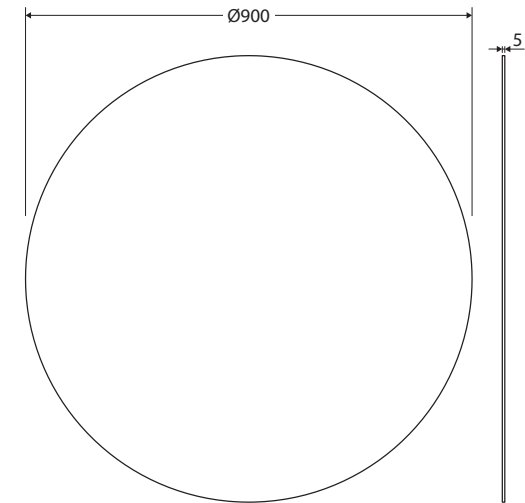

Round Mirror

900 MM

Features

- Polished pencil edge
- 5 mm thick glass
- Copper free to prevent corrosion
- Glue-on installation

Available in

Pencil Edge
PEM900R

Cleaning & Care

For best results, clean mirrors with a combination of 30% methylated spirits to 70% water and a soft, non-abrasive cloth designed for use on glass surfaces.

While we aim to ensure specifications are correct at the time of publication, Fienza reserves the right to make modifications without prior notice. Physical colour may vary from image shown. All measurements are shown in millimetres. Always use physical product measurements for mark-ups and roughing-in as the technical drawing may differ from actual product received.