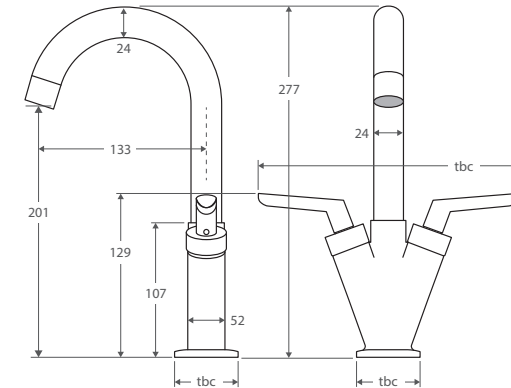

Chloe

BASIN MIXER

Features

- Swivel function
- Designed for bathroom basins
- Made from solid brass
- ¼ turn ceramic disc
- **WELS 4 Star rated, 7L/min**

Please note: This product may have a visible Fienza or Watermark logo.

While we aim to ensure specifications are correct at the time of publication, Fienza reserves the right to make modifications without prior notice. Physical colour may vary from image shown. All measurements are shown in millimetres. Always use physical product measurements for mark-ups and roughing-in as the technical drawing may differ from actual product received.