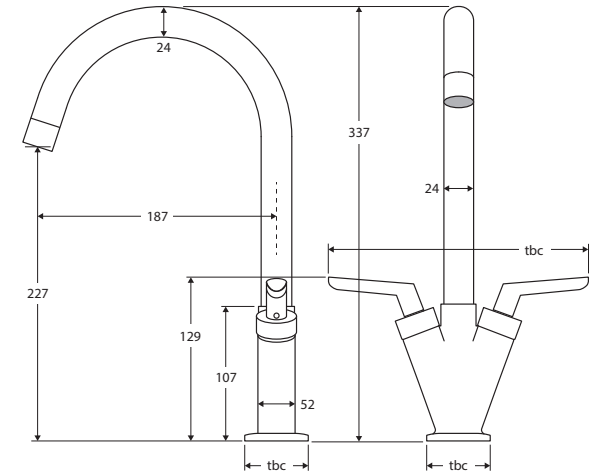

Chloe

SINK MIXER

Features

- Swivel function
- Designed for kitchen and laundry
- Made from solid brass
- ¼ turn ceramic disc
- **WELS 4 Star rated, 7L/min**

Please note: This product may have a visible Fienza or Watermark logo.

While we aim to ensure specifications are correct at the time of publication, Fienza reserves the right to make modifications without prior notice. Physical colour may vary from image shown. All measurements are shown in millimetres. Always use physical product measurements for mark-ups and roughing-in as the technical drawing may differ from actual product received.