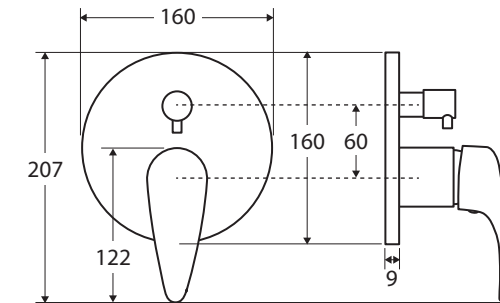

Eco

WALL DIVERTER MIXER

Features

- Designed for shower and bath
- Made from solid brass
- 40 mm cartridge

Please note: This product may have a visible Fienza or Watermark logo.

Available in

Polished Chrome
211102

While we aim to ensure specifications are correct at the time of publication, Fienza reserves the right to make modifications without prior notice. Physical colour may vary from image shown. All measurements are shown in millimetres. Always use physical product measurements for mark-ups and roughing-in as the technical drawing may differ from actual product received.