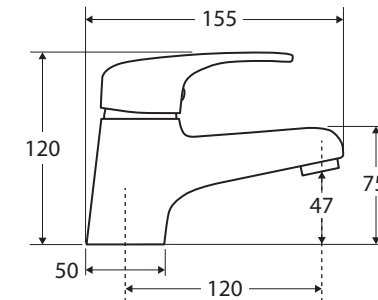

### Features

- Fixed position
- Made from solid brass
- 40 mm cartridge
- PEX split-resistant flexible hoses
- **WELS 5 Star rated, 5L/min**

**Please note:** This product may have a visible Fienza or Watermark logo.

While we aim to ensure specifications are correct at the time of publication, Fienza reserves the right to make modifications without prior notice. Physical colour may vary from image shown. All measurements are shown in millimetres. Always use physical product measurements for mark-ups and roughing-in as the technical drawing may differ from actual product received.