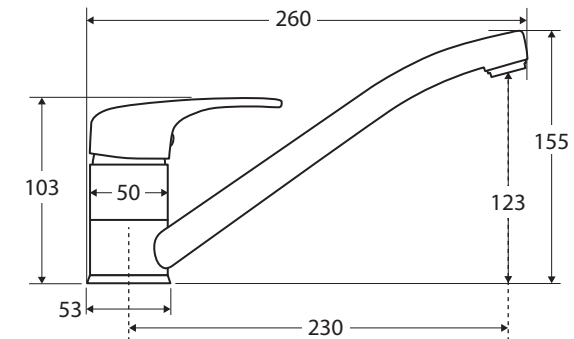

## Features

- Swivel function
- Designed for kitchen and laundry
- Made from solid brass
- 40 mm cartridge
- PEX split-resistant flexible hoses
- **WELS 3 Star rated, 8L/min**

**Please note:** This product may have a visible Fienza or Watermark logo.

While we aim to ensure specifications are correct at the time of publication, Fienza reserves the right to make modifications without prior notice. Physical colour may vary from image shown. All measurements are shown in millimetres. Always use physical product measurements for mark-ups and roughing-in as the technical drawing may differ from actual product received.