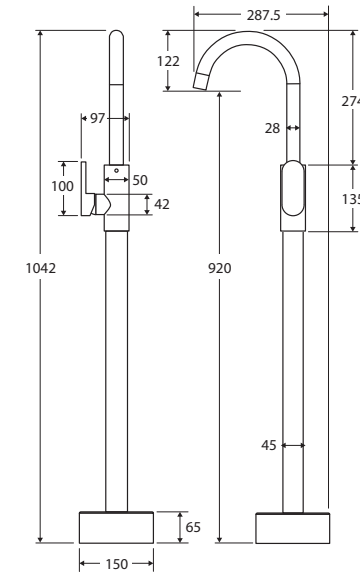

Empire

FLOOR MOUNTED BATH MIXER

Features

- Sleek modern design
- Swivel function
- Made from solid brass
- Quality European cartridge (35 mm)

Please note: This product may have a visible Fienza or Watermark logo.

While we aim to ensure specifications are correct at the time of publication, Fienza reserves the right to make modifications without prior notice. Physical colour may vary from image shown. All measurements are shown in millimetres. Always use physical product measurements for mark-ups and roughing-in as the technical drawing may differ from actual product received.