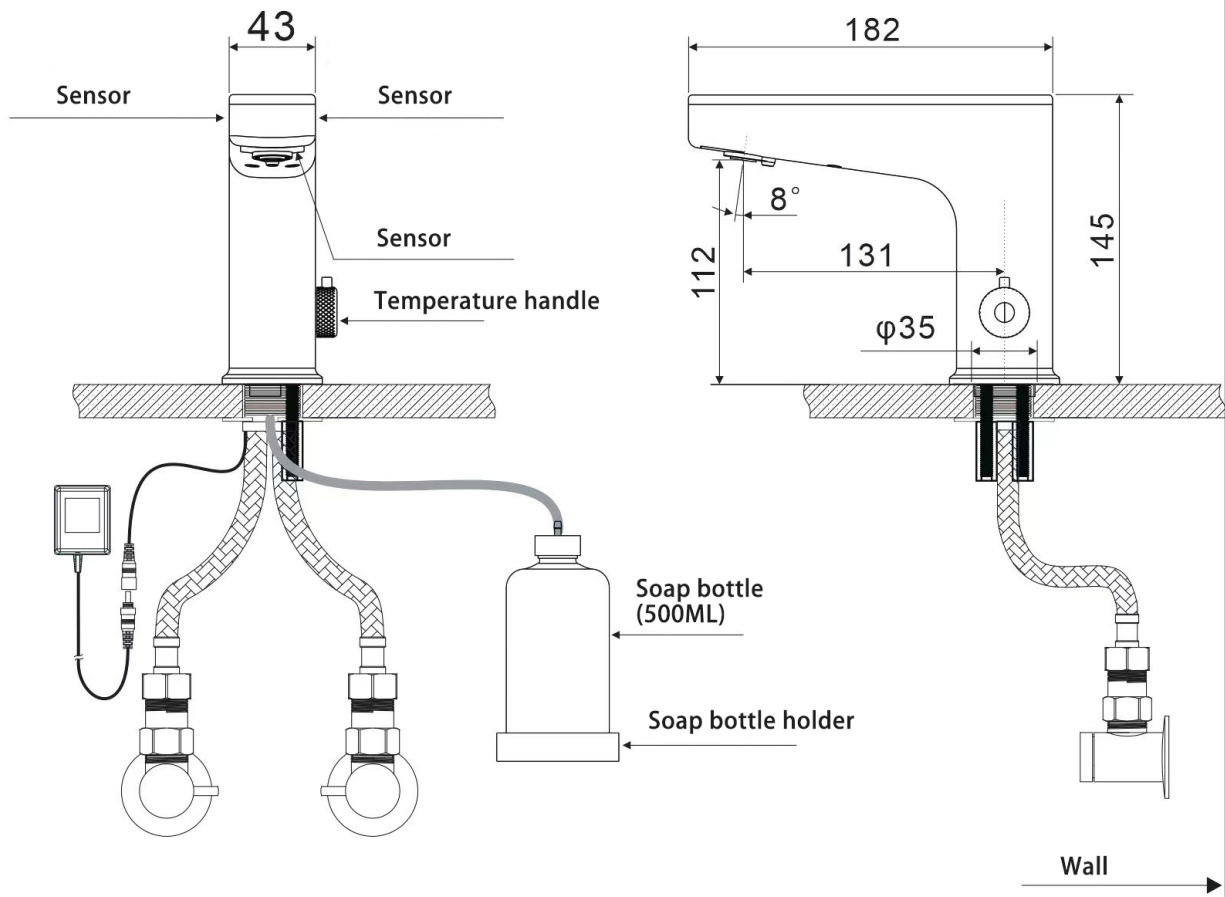

Galaxy Sensor Basin Mixer

WELS 6 Star rated, 4.5L/min
WELS Registration: T42443

Chrome
105101CP

Matte Black
105101BK

Brushed Nickel
105101BN

Brushed Gold
105101BG

Gun Metal
105101GM

Dimensions are approximate. Information in this technical overview is representative of the product available at the time of printing. Due to our policy of continuous product development, the design and specifications depicted are subject to change without notice. Please confirm all particulars prior to installation.