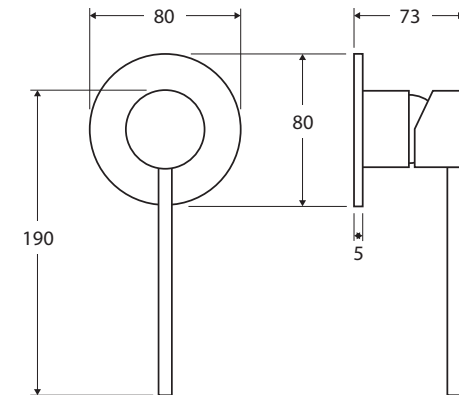

## WALL MIXER

### ROUND PLATE

#### Features

- Can be installed to comply with AS1428.1
- Sleek, modern design
- Long handle for easy reach and operation
- Designed for shower and bath
- Made from solid brass
- 35 mm cartridge

**Please note:** This product may have a visible Fienza or Watermark logo.

While we aim to ensure specifications are correct at the time of publication, Fienza reserves the right to make modifications without prior notice. Physical colour may vary from image shown. All measurements are shown in millimetres. Always use physical product measurements for mark-ups and roughing-in as the technical drawing may differ from actual product received.