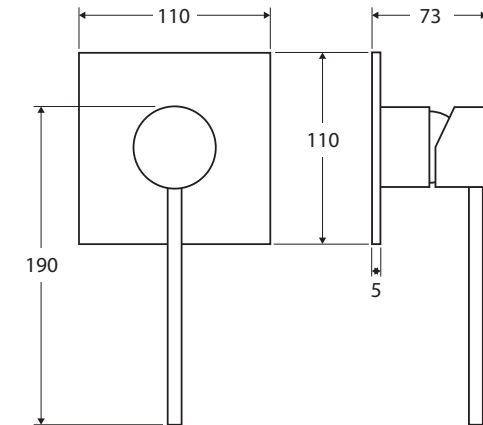

Hustle Care

WALL MIXER

SQUARE PLATE

Features

- Can be installed to comply with AS1428.1
- Sleek, modern design
- Long handle for easy reach and operation
- Designed for shower and bath
- Made from solid brass
- 35 mm cartridge

Please note: This product may have a visible Fienza or Watermark logo.

Available in

Electroplated
Matte Black
225101BD

Cleaning & Care

- Regularly clean with mild soapy water using a microfibre cloth.
- In highly polluted or coastal locations, we recommend cleaning 2-3 times per week.
- Do not use harsh detergents, bleach, cream cleaners or citrus based cleaners. These substances are abrasive and will damage the surface.
- Do not use undue pressure and wipe in one direction only.

While we aim to ensure specifications are correct at the time of publication, Fienza reserves the right to make modifications without prior notice. Physical colour may vary from image shown. All measurements are shown in millimetres. Always use physical product measurements for mark-ups and roughing-in as the technical drawing may differ from actual product received.