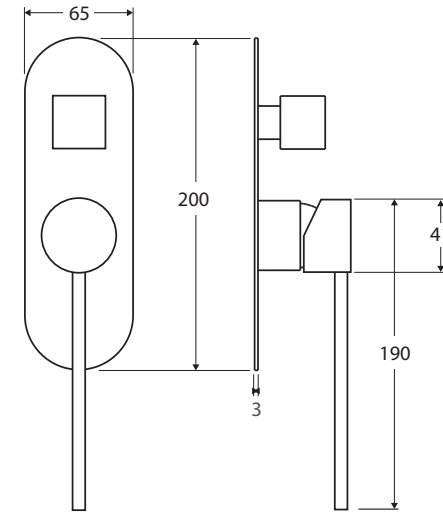

Hustle Care

WALL DIVERTER MIXER

Features

- Can be installed to comply with AS1428.1
- Sleek, modern design
- Long handle for easy reach and operation
- Designed for shower and bath
- Made from solid brass
- 35 mm cartridge

Please note: This product may have a visible Fienza or Watermark logo.

Available in

Electroplated
Matte Black
225102D

Cleaning & Care

- Regularly clean with mild soapy water using a microfibre cloth.
- In highly polluted or coastal locations, we recommend cleaning 2-3 times per week.
- Do not use harsh detergents, bleach, cream cleaners or citrus based cleaners. These substances are abrasive and will damage the surface.
- Do not use undue pressure and wipe in one direction only.

While we aim to ensure specifications are correct at the time of publication, Fienza reserves the right to make modifications without prior notice. Physical colour may vary from image shown. All measurements are shown in millimetres. Always use physical product measurements for mark-ups and roughing-in as the technical drawing may differ from actual product received.