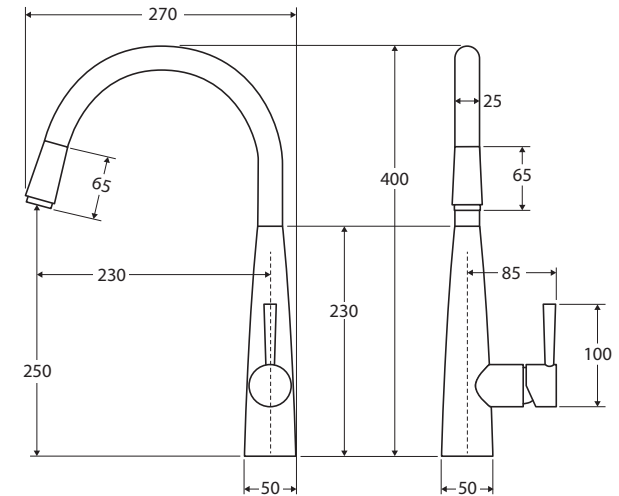

Hustle Deluxe GOOSENECK SINK MIXER

Features

- Pull-out nozzle on 1 metre hose (hose length can be reduced)
- Swivel function
- Designed for kitchen and laundry
- Made from solid brass
- 35 mm cartridge
- PEX split-resistant flexible hoses
- **WELS 4 Star rated, 7L/min**

Please note: This product may have a visible Fienza or Watermark logo.

Available in

Electroplated
Matte Black
213116MB

Cleaning & Care

- Regularly clean with mild soapy water using a microfibre cloth.
- In highly polluted or coastal locations, we recommend cleaning 2-3 times per week.
- Do not use harsh detergents, bleach, cream cleaners or citrus based cleaners. These substances are abrasive and will damage the surface.
- Do not use undue pressure and wipe in one direction only.

While we aim to ensure specifications are correct at the time of publication, Fienza reserves the right to make modifications without prior notice. Physical colour may vary from image shown. All measurements are shown in millimetres. Always use physical product measurements for mark-ups and roughing-in as the technical drawing may differ from actual product received.