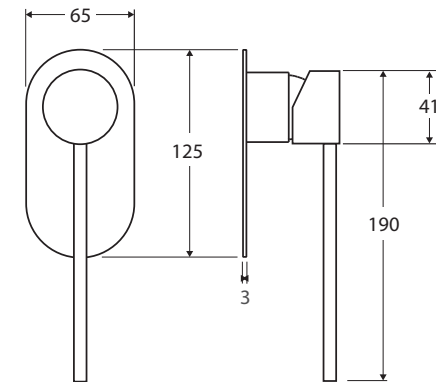

Isabella Care

WALL MIXER

OVAL PLATE

Features

- Can be installed to comply with AS1428.1
- Sleek, modern design
- Long handle for easy reach and operation
- Designed for shower and bath
- Made from solid brass
- 35 mm cartridge

Please note: This product may have a visible Fienza or Watermark logo.

Available in

Polished Chrome
213101D

Cleaning & Care

- Regularly clean with mild soapy water using a microfibre cloth.
- In highly polluted or coastal locations, we recommend cleaning 2-3 times per week.
- Do not use harsh detergents, bleach, cream cleaners or citrus based cleaners. These substances are abrasive and will damage the surface.
- Do not use undue pressure and wipe in one direction only.

While we aim to ensure specifications are correct at the time of publication, Fienza reserves the right to make modifications without prior notice. Physical colour may vary from image shown. All measurements are shown in millimetres. Always use physical product measurements for mark-ups and roughing-in as the technical drawing may differ from actual product received.