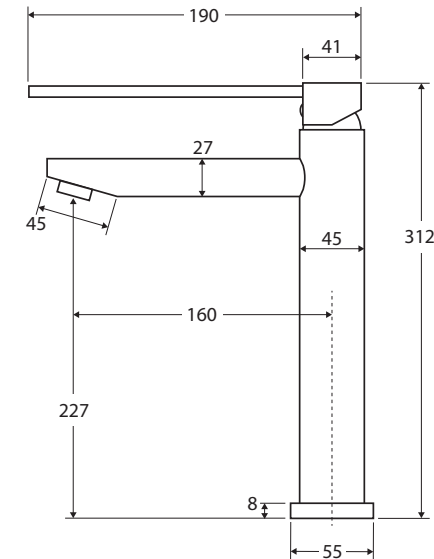

Isabella Care TALL BASIN MIXER

Features

- Can be installed to comply with AS1428.1
- Sleek, modern design
- Long handle for easy reach and operation
- Fixed position
- Made from solid brass
- 35 mm cartridge
- PEX split-resistant flexible hoses
- **WELS 5 Star rated, 5L/min**

Please note: This product may have a visible Fienza or Watermark logo.

Available in

Polished Chrome
213107D

Cleaning & Care

- Regularly clean with mild soapy water using a microfibre cloth.
- In highly polluted or coastal locations, we recommend cleaning 2-3 times per week.
- Do not use harsh detergents, bleach, cream cleaners or citrus based cleaners. These substances are abrasive and will damage the surface.
- Do not use undue pressure and wipe in one direction only.

While we aim to ensure specifications are correct at the time of publication, Fienza reserves the right to make modifications without prior notice. Physical colour may vary from image shown. All measurements are shown in millimetres. Always use physical product measurements for mark-ups and roughing-in as the technical drawing may differ from actual product received.