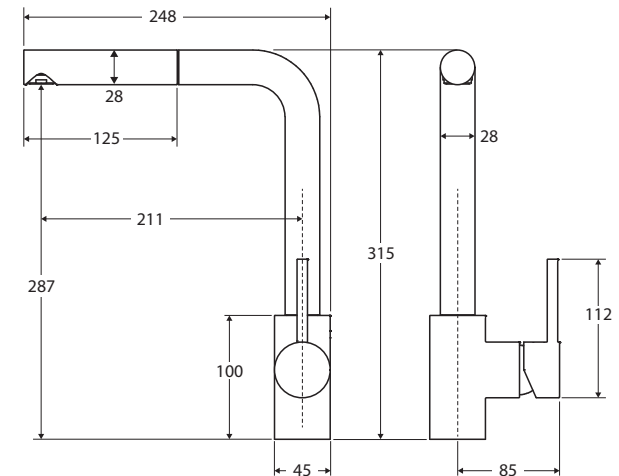

Isabella Deluxe SINK MIXER

Features

- Pull-out nozzle on 1 metre hose (hose length can be reduced)
- Swivel function
- Designed for kitchen and laundry
- Made from solid brass
- 35 mm cartridge
- PEX split-resistant flexible hoses
- **WELS 5 Star rated, 5.5L/min**

Please note: This product may have a visible Fienza or Watermark logo.

Available in

PVD
Brushed Nickel
213117BN

Cleaning & Care

- Regularly clean with mild soapy water using a microfibre cloth.
- In highly polluted or coastal locations, we recommend cleaning 2-3 times per week.
- Do not use harsh detergents, bleach, cream cleaners or citrus based cleaners. These substances are abrasive and will damage the surface.
- Do not use undue pressure and wipe in one direction only.

While we aim to ensure specifications are correct at the time of publication, Fienza reserves the right to make modifications without prior notice. Physical colour may vary from image shown. All measurements are shown in millimetres. Always use physical product measurements for mark-ups and roughing-in as the technical drawing may differ from actual product received.