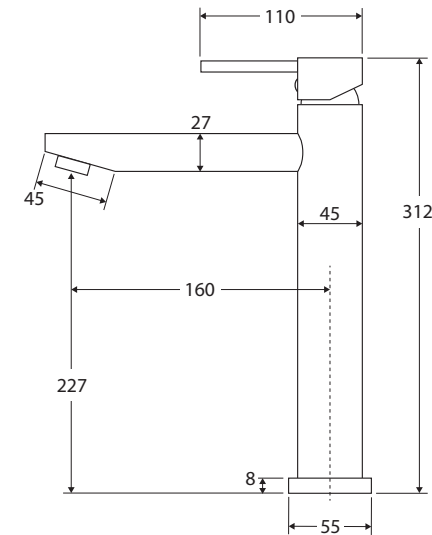

### Features

- Sleek modern design
- Fixed position
- Made from solid brass
- 35 mm cartridge
- PEX split-resistant flexible hoses
- **WELS 6 Star rated, 4.5L/min**

**Please note:** This product may have a visible Fienza or Watermark logo.

While we aim to ensure specifications are correct at the time of publication, Fienza reserves the right to make modifications without prior notice. Physical colour may vary from image shown. All measurements are shown in millimetres. Always use physical product measurements for mark-ups and roughing-in as the technical drawing may differ from actual product received.