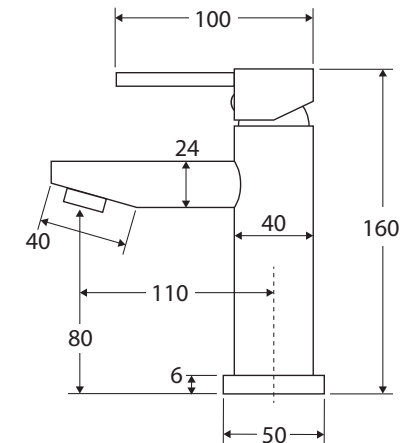

Isabella

BASIN MIXER

Features

- Sleek modern design
- Fixed position
- Made from solid brass
- 35 mm cartridge
- PEX split-resistant flexible hoses
- **WELS 5 Star rated, 5L/min**

Please note: This product may have a visible Fienza or Watermark logo.

While we aim to ensure specifications are correct at the time of publication, Fienza reserves the right to make modifications without prior notice. Physical colour may vary from image shown. All measurements are shown in millimetres. Always use physical product measurements for mark-ups and roughing-in as the technical drawing may differ from actual product received.