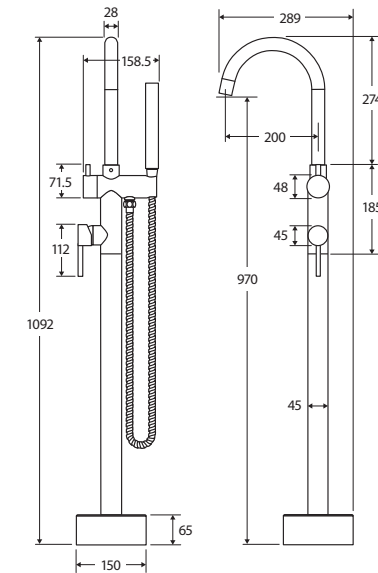

Isabella

FLOOR MOUNTED BATH MIXER WITH HAND SHOWER

Features

- Sleek modern design
- Swivel function
- Includes handheld shower
- Stainless steel flexible shower hose
- Backflow prevention non-return valve
- Made from solid brass
- 35 mm cartridge
- **WELS 3 Star rated, 8L/min**

Please note: This product may have a visible Fienza or Watermark logo.

Available in

Polished Chrome
213113

Cleaning & Care

- Regularly clean with mild soapy water using a microfibre cloth.
- In highly polluted or coastal locations, we recommend cleaning 2-3 times per week.
- Do not use harsh detergents, bleach, cream cleaners or citrus based cleaners. These substances are abrasive and will damage the surface.
- Do not use undue pressure and wipe in one direction only.

While we aim to ensure specifications are correct at the time of publication, Fienza reserves the right to make modifications without prior notice. Physical colour may vary from image shown. All measurements are shown in millimetres. Always use physical product measurements for mark-ups and roughing-in as the technical drawing may differ from actual product received.