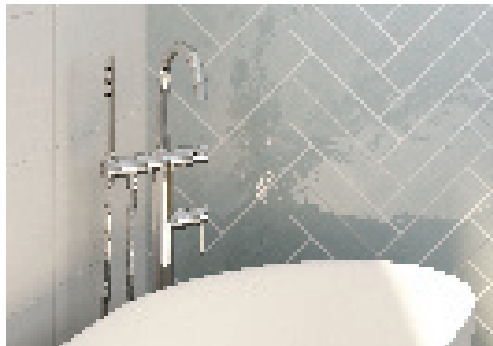

Isabella

FLOOR MOUNTED BATH MIXER WITH HAND SHOWER

Features

- Sleek modern design
- Swivel function
- Includes handheld shower
- Stainless steel flexible shower hose
- Backflow prevention non-return valve
- Made from solid brass
- 35 mm cartridge
- **WELS 3 Star rated, 8L/min**

Please note: This product may have a visible Fienza or Watermark logo.

Available in

Polished Chrome
213113

Cleaning & Care

- Regularly clean with mild soapy water using a microfibre cloth.
- In highly polluted or coastal locations, we recommend cleaning 2-3 times per week.
- Do not use harsh detergents, bleach, cream cleaners or citrus based cleaners. These substances are abrasive and will damage the surface.
- Do not use undue pressure and wipe in one direction only.

While we aim to ensure specifications are correct at the time of publication, Fienza reserves the right to make modifications without prior notice. Physical colour may vary from image shown. All measurements are shown in millimetres. Always use physical product measurements for mark-ups and roughing-in as the technical drawing may differ from actual product received.