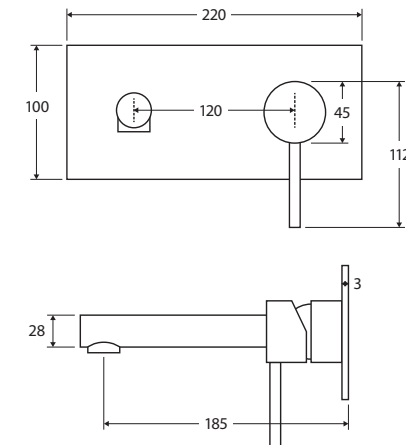

## WALL MIXER WITH SPOUT

### Features

- Sleek modern design
- Designed for basin and bath
- Includes basin aerator and free-flow aerator for baths
- Made from solid brass
- 35 mm cartridge
- **WELS 5 Star rated, 5L/min**

**Please note:** This product may have a visible Fienza or Watermark logo.

While we aim to ensure specifications are correct at the time of publication, Fienza reserves the right to make modifications without prior notice. Physical colour may vary from image shown. All measurements are shown in millimetres. Always use physical product measurements for mark-ups and roughing-in as the technical drawing may differ from actual product received.