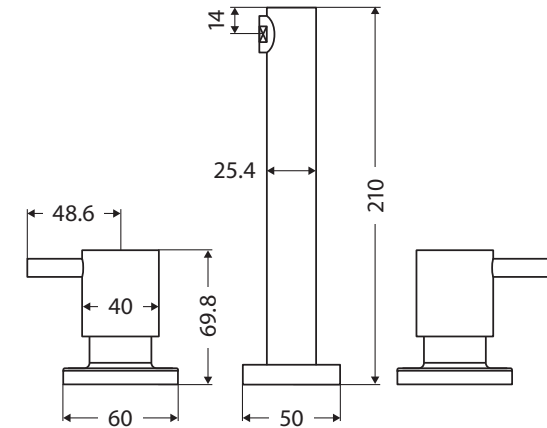

### Features

- Pin lever handle design
- Made from solid brass
- ¼ Turn ceramic disc
- Three-piece bath set
- Fixed position
- WELS rating not required

**Please note:** This product may have a visible Fienza or Watermark logo.

While we aim to ensure specifications are correct at the time of publication, Fienza reserves the right to make modifications without prior notice. Physical colour may vary from image shown. All measurements are shown in millimetres. Always use physical product measurements for mark-ups and roughing-in as the technical drawing may differ from actual product received.