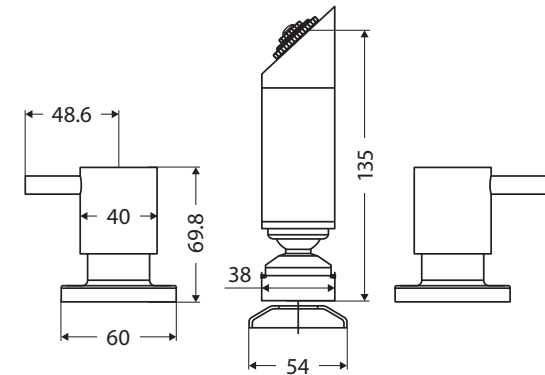

Isabella

SHOWER SET

Features

- Pin lever handle design
- Made from solid brass
- ¼ Turn ceramic disc
- Three-piece shower set
- Fixed position
- **WELS 3 Star rated, 8L/min**

Please note: This product may have a visible Fienza or Watermark logo.

While we aim to ensure specifications are correct at the time of publication, Fienza reserves the right to make modifications without prior notice. Physical colour may vary from image shown. All measurements are shown in millimetres. Always use physical product measurements for mark-ups and roughing-in as the technical drawing may differ from actual product received.