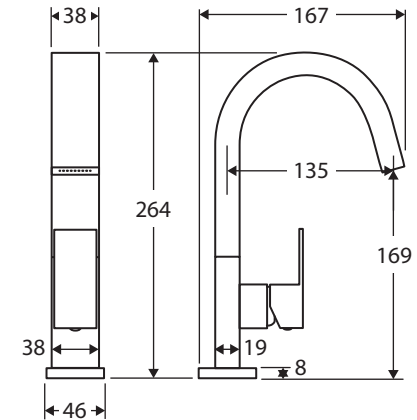

Jet X

BASIN MIXER

Features

- Modern square design
- Swivel function
- Made from solid brass
- Quality European cartridge (35 mm)
- Suitable for mains pressure, max. 500kpa
- PEX split-resistant flexible hoses
- **WELS 5 Star rated, 5L/min**

Please note: This product may have a visible Fienza or Watermark logo.

Available in

Polished Chrome
217117

Cleaning & Care

- Regularly clean with mild soapy water using a microfibre cloth.
- In highly polluted or coastal locations, we recommend cleaning 2-3 times per week.
- Do not use harsh detergents, bleach, cream cleaners or citrus based cleaners. These substances are abrasive and will damage the surface.
- Do not use undue pressure and wipe in one direction only.

While we aim to ensure specifications are correct at the time of publication, Fienza reserves the right to make modifications without prior notice. Physical colour may vary from image shown. All measurements are shown in millimetres. Always use physical product measurements for mark-ups and roughing-in as the technical drawing may differ from actual product received.