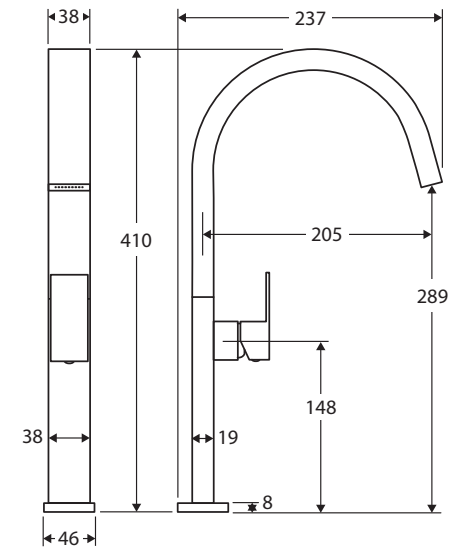

Jet X

SINK MIXER

Features

- Modern square design
- Swivel function
- Designed for kitchen and laundry
- Made from solid brass
- Quality European cartridge (35 mm)
- Suitable for mains pressure, max. 500kpa
- PEX split-resistant flexible hoses
- **WELS 4 Star rated, 6.5L/min**

Please note: This product may have a visible Fienza or Watermark logo.

Available in

Polished Chrome
217118

Cleaning & Care

- Regularly clean with mild soapy water using a microfibre cloth.
- In highly polluted or coastal locations, we recommend cleaning 2-3 times per week.
- Do not use harsh detergents, bleach, cream cleaners or citrus based cleaners. These substances are abrasive and will damage the surface.
- Do not use undue pressure and wipe in one direction only.

While we aim to ensure specifications are correct at the time of publication, Fienza reserves the right to make modifications without prior notice. Physical colour may vary from image shown. All measurements are shown in millimetres. Always use physical product measurements for mark-ups and roughing-in as the technical drawing may differ from actual product received.