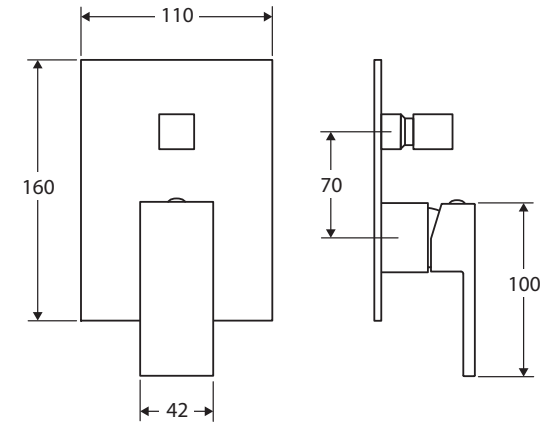

Jet

WALL DIVERTER MIXER

Features

- Modern square design
- Designed for shower and bath
- Made from solid brass
- Quality European cartridge (35 mm)

Please note: This product may have a visible Fienza or Watermark logo.

While we aim to ensure specifications are correct at the time of publication, Fienza reserves the right to make modifications without prior notice. Physical colour may vary from image shown. All measurements are shown in millimetres. Always use physical product measurements for mark-ups and roughing-in as the technical drawing may differ from actual product received.