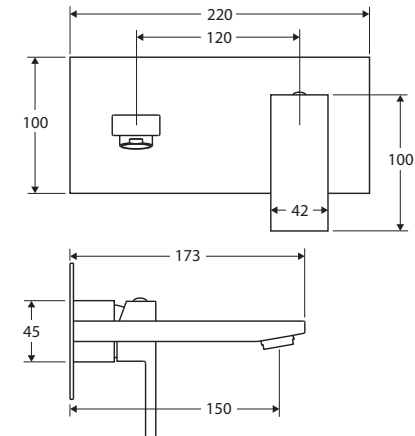

## Jet WALL MIXER WITH SPOUT

### Features

- Modern square design
- Designed for basin and bath
- Made from solid brass
- Quality European cartridge (35 mm)
- **WELS 5 Star rated, 5L/min**

**Please note:** This product may have a visible Fienza or Watermark logo.

While we aim to ensure specifications are correct at the time of publication, Fienza reserves the right to make modifications without prior notice. Physical colour may vary from image shown. All measurements are shown in millimetres. Always use physical product measurements for mark-ups and roughing-in as the technical drawing may differ from actual product received.