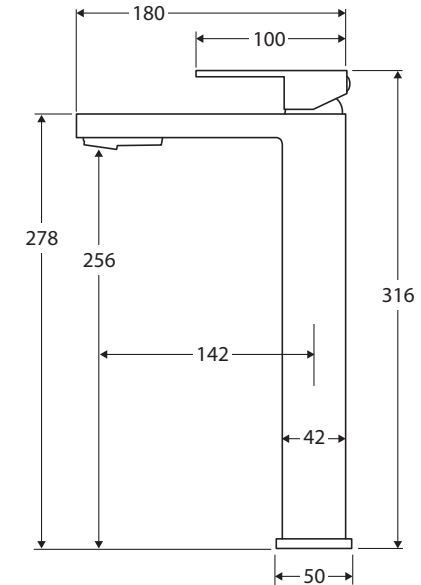

Jet TALL BASIN MIXER

Features

- Modern square design
- Fixed position
- Designed for kitchen
- Made from solid brass
- Quality European cartridge (35 mm)
- PEX split-resistant flexible hoses
- **WELS 5 Star rated, 5L/min**

Please note: This product may have a visible Fienza or Watermark logo.

Available in

Polished Chrome
217107

Cleaning & Care

- Regularly clean with mild soapy water using a microfibre cloth.
- In highly polluted or coastal locations, we recommend cleaning 2-3 times per week.
- Do not use harsh detergents, bleach, cream cleaners or citrus based cleaners. These substances are abrasive and will damage the surface.
- Do not use undue pressure and wipe in one direction only.

While we aim to ensure specifications are correct at the time of publication, Fienza reserves the right to make modifications without prior notice. Physical colour may vary from image shown. All measurements are shown in millimetres. Always use physical product measurements for mark-ups and roughing-in as the technical drawing may differ from actual product received.