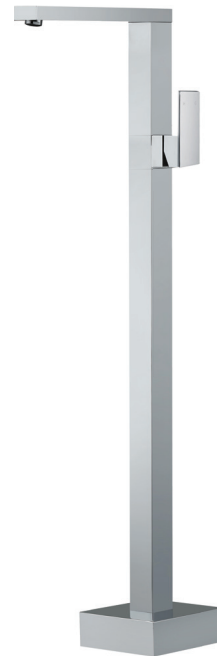

Jet

FLOOR MOUNTED BATH MIXER

Features

- Modern square design
- Fixed position
- Made from solid brass
- Quality European cartridge

Please note: This product may have a visible Fienza or Watermark logo.

Available in