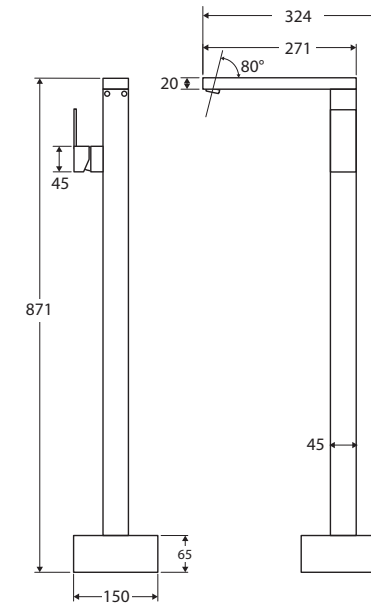

Jet

FLOOR MOUNTED BATH MIXER

Features

- Modern square design
- Fixed position
- Made from solid brass
- Quality European cartridge

Please note: This product may have a visible Fienza or Watermark logo.

Available in

While we aim to ensure specifications are correct at the time of publication, Fienza reserves the right to make modifications without prior notice. Physical colour may vary from image shown. All measurements are shown in millimetres. Always use physical product measurements for mark-ups and roughing-in as the technical drawing may differ from actual product received.