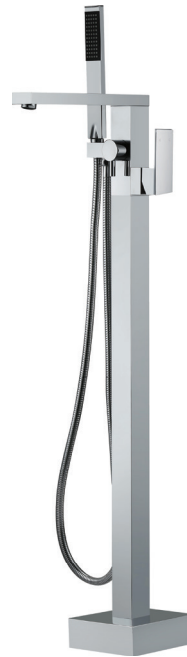

Jet

FLOOR MOUNTED BATH MIXER WITH HAND SHOWER

Features

- Modern square design
- Swivel function
- Includes handheld shower
- Stainless steel flexible shower hose (PVC for matte black model)
- Backflow prevention non-return valve
- Made from solid brass
- Quality European cartridge (35 mm)
- **WELS 3 Star rated, 9L/min**

Please note: This product may have a visible Fienza or Watermark logo.

Available in

Polished Chrome
217113

Electroplated Matte Black
217119

Cleaning & Care

- Regularly clean with mild soapy water using a microfibre cloth.
- In highly polluted or coastal locations, we recommend cleaning 2-3 times per week.
- Do not use harsh detergents, bleach, cream cleaners or citrus based cleaners. These substances are abrasive and will damage the surface.
- Do not use undue pressure and wipe in one direction only.