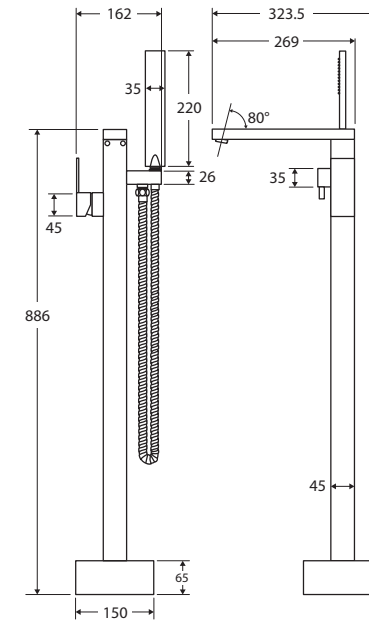

Jet

FLOOR MOUNTED BATH MIXER WITH HAND SHOWER

Features

- Modern square design
- Swivel function
- Includes handheld shower
- Stainless steel flexible shower hose (PVC for matte black model)
- Backflow prevention non-return valve
- Made from solid brass
- Quality European cartridge (35 mm)
- **WELS 3 Star rated, 9L/min**

Please note: This product may have a visible Fienza or Watermark logo.

Available in

Polished Chrome
217113

Electroplated Matte Black
217119

Cleaning & Care

- Regularly clean with mild soapy water using a microfibre cloth.
- In highly polluted or coastal locations, we recommend cleaning 2-3 times per week.
- Do not use harsh detergents, bleach, cream cleaners or citrus based cleaners. These substances are abrasive and will damage the surface.
- Do not use undue pressure and wipe in one direction only.

While we aim to ensure specifications are correct at the time of publication, Fienza reserves the right to make modifications without prior notice. Physical colour may vary from image shown. All measurements are shown in millimetres. Always use physical product measurements for mark-ups and roughing-in as the technical drawing may differ from actual product received.