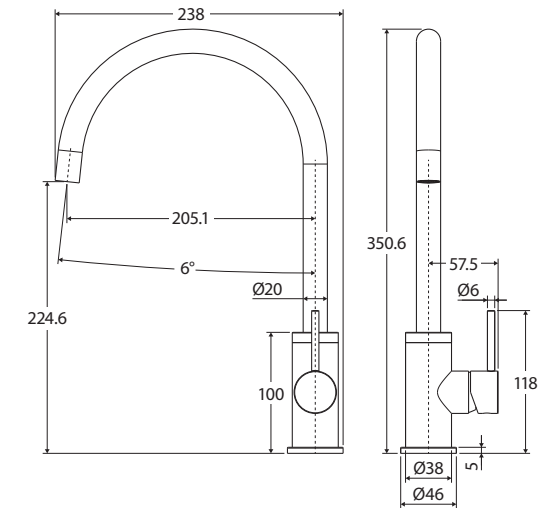

Kaya® SINK MIXER

Features

- Gooseneck outlet
- Swivel function
- Made from solid brass
- High quality European cartridge (25mm)
- PEX split-resistant flexible hoses
- **WELS 6 Star rated, 4.5L/min**

Please note: This product may have a visible Fienza or Watermark logo.

While we aim to ensure specifications are correct at the time of publication, Fienza reserves the right to make modifications without prior notice. Physical colour may vary from image shown. All measurements are shown in millimetres. Always use physical product measurements for mark-ups and roughing-in as the technical drawing may differ from actual product received.