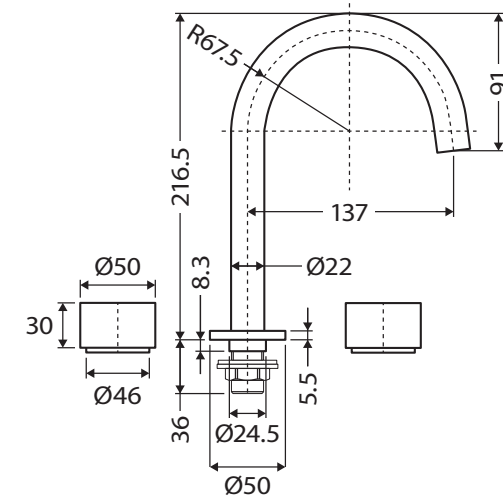

Kaya® BASIN TAP SET

Features

- Modern design with circular taps
- Made from solid brass
- ¼ turn ceramic disc
- Concealed aerator
- Concealed back plates on taps
- Includes breech assembly
- **WELS 5 Star rated, 6L/min**

Please note: This product may have a visible Fienza or Watermark logo.

Available in

Chrome
338101

Brushed Nickel
338101BN

Matte Black
338101B

Cleaning & Care

- Regularly clean with mild soapy water using a microfibre cloth.
- In highly polluted or coastal locations, we recommend cleaning 2-3 times per week.
- Do not use harsh detergents, bleach, cream cleaners or citrus based cleaners. These substances are abrasive and will damage the surface.
- Do not use undue pressure and wipe in one direction only.

While we aim to ensure specifications are correct at the time of publication, Fienza reserves the right to make modifications without prior notice. Physical colour may vary from image shown. All measurements are shown in millimetres. Always use physical product measurements for mark-ups and roughing-in as the technical drawing may differ from actual product received.