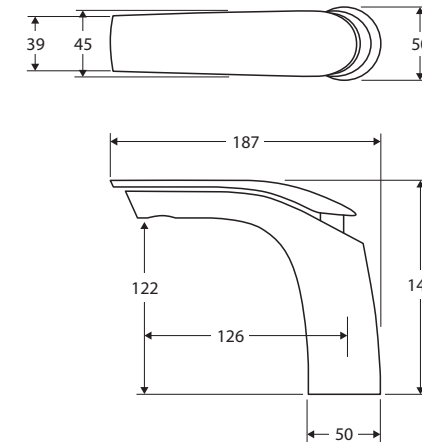

Keeto

BASIN MIXER

Features

- Ultra-slim profile handle, sleek modern design
- Fixed position
- Made from solid brass
- Quality European cartridge (35 mm)
- PEX split-resistant flexible hoses
- **WELS 5 Star rated, 5.5L/min**

Please note: This product may have a visible Fienza or Watermark logo.

Available in

Polished
Chrome
222103

Cleaning & Care

- Regularly clean with mild soapy water using a microfibre cloth.
- In highly polluted or coastal locations, we recommend cleaning 2-3 times per week.
- Do not use harsh detergents, bleach, cream cleaners or citrus based cleaners. These substances are abrasive and will damage the surface.
- Do not use undue pressure and wipe in one direction only.

While we aim to ensure specifications are correct at the time of publication, Fienza reserves the right to make modifications without prior notice. Physical colour may vary from image shown. All measurements are shown in millimetres. Always use physical product measurements for mark-ups and roughing-in as the technical drawing may differ from actual product received.