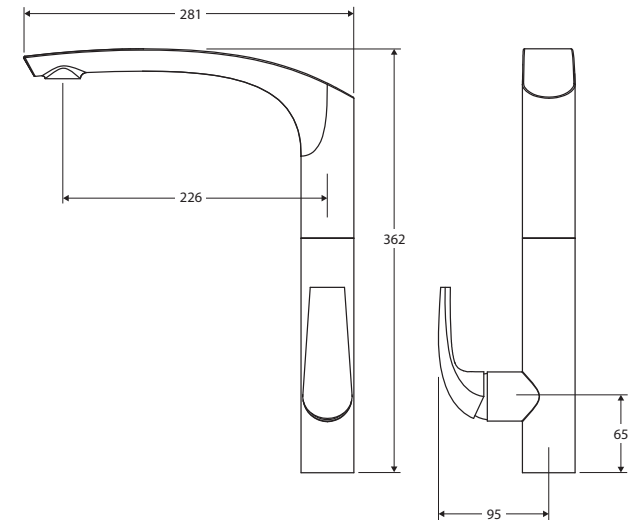

Keeto

SINK MIXER

Features

- Ultra-slim profile handle, sleek modern design
- Swivel function
- Designed for kitchen and laundry
- Made from solid brass
- Quality European cartridge (35 mm)
- PEX split-resistant flexible hoses
- **WELS 5 Star rated, 5L/min**

Please note: This product may have a visible Fienza or Watermark logo.

Available in

Polished
Chrome
222105

Cleaning & Care

- Regularly clean with mild soapy water using a microfibre cloth.
- In highly polluted or coastal locations, we recommend cleaning 2-3 times per week.
- Do not use harsh detergents, bleach, cream cleaners or citrus based cleaners. These substances are abrasive and will damage the surface.
- Do not use undue pressure and wipe in one direction only.

While we aim to ensure specifications are correct at the time of publication, Fienza reserves the right to make modifications without prior notice. Physical colour may vary from image shown. All measurements are shown in millimetres. Always use physical product measurements for mark-ups and roughing-in as the technical drawing may differ from actual product received.